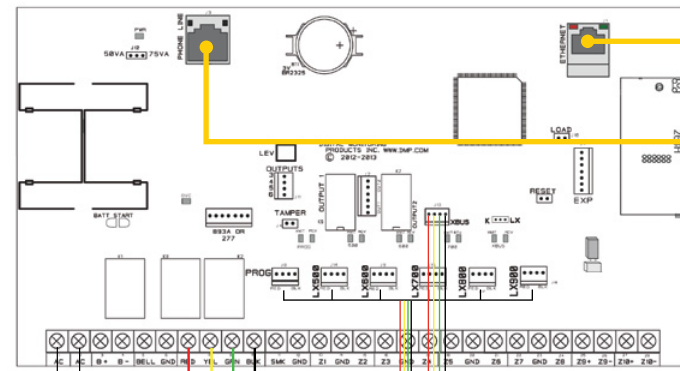

XR150 | XR550 SERIES

Wire into DMP Model 322/323/324/324P wire-in or 327 plug-in Transformers

Use 22 or 18 AWG 4-conductor unshielded wire up to 2,500 ft

Additional Keypad Bus Devices

7063 Thinline Keypad

7800 Wireless Graphic Touchscreen Keypad

External or Built-in Reader

734 Interface Module

DMP BUS DEVICES

- 630F LCD Remote Fire Command
- 7000 Series Thinline Keypads
- 7000A Series Aqualite Keypads
- 7800 Touchscreen Keypads
- 734 Interface Module
- 734N Network Wiegand Interface Module
- 734N-WIFI WiFi Wiegand Interface Module

EXPANSION MODULES

- 708 Bus Extender
- 710 Bus Splitter/Repeater
- 711 Single Zone Expansion
- 712-8 8-zone Expansion
- 714 4-zone Class B Expansion
- 714-8 8-zone Class B Expansion
- 714-16 16-zone Class B Expansion
- 715 4-zone 2-wire smoke Expansion
- 715-8 8-zone 2-wire smoke Expansion
- 715-16 16-zone 2-wire smoke Expansion
- 716 Output Expansion, 4 Form C relays, 4 open collector outputs
- 717 Graphic Annunciator: 20 open collector outputs
- 736P Radionics Interface