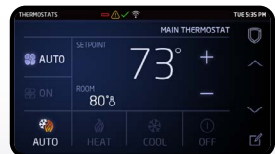

Thermostat

Control and automate your thermostat from your keypad or automatically as you come and go.