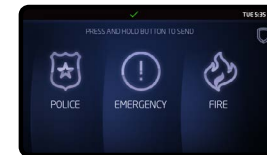

Panic Menu

Tap Panic on the carousel. The Panic screen will appear. Then press and hold the appropriate panic icon until it illuminates.