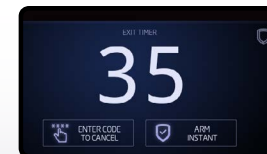

Exit Timer

Notifies you of time remaining before system arms = time to exit.