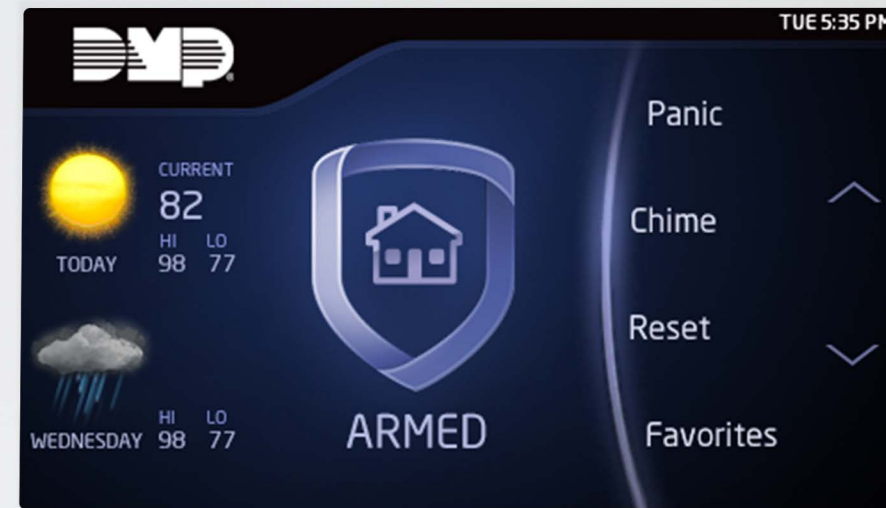

## Features

- ▶ Slim profile in glossy black or white finish
- ▶ Big, bright, 5-inch full-color display
- ▶ Interactive shield makes one button arming
- ▶ Intuitive icons guide you through system functions
- ▶ Press the mini shield in the top right to return to the main screen at any point
- ▶ Wired or wireless

## A TOUCH OF CLASS

Screen Turns Red in Alarm

### Touchscreen control for your security system

A keypad that fits nicely with your home or office décor as well as your lifestyle — from its elegant display and intuitive, animated graphical interface, to its simplicity of operation with scrolling capabilities. The DMP Graphic Touchscreen Keypad is what you expect from today's security systems.

### Visual Warning of an Alarm

The interactive shield changes to red to warn you that an alarm has occurred, even if it happened while you were gone and the siren has been silenced.