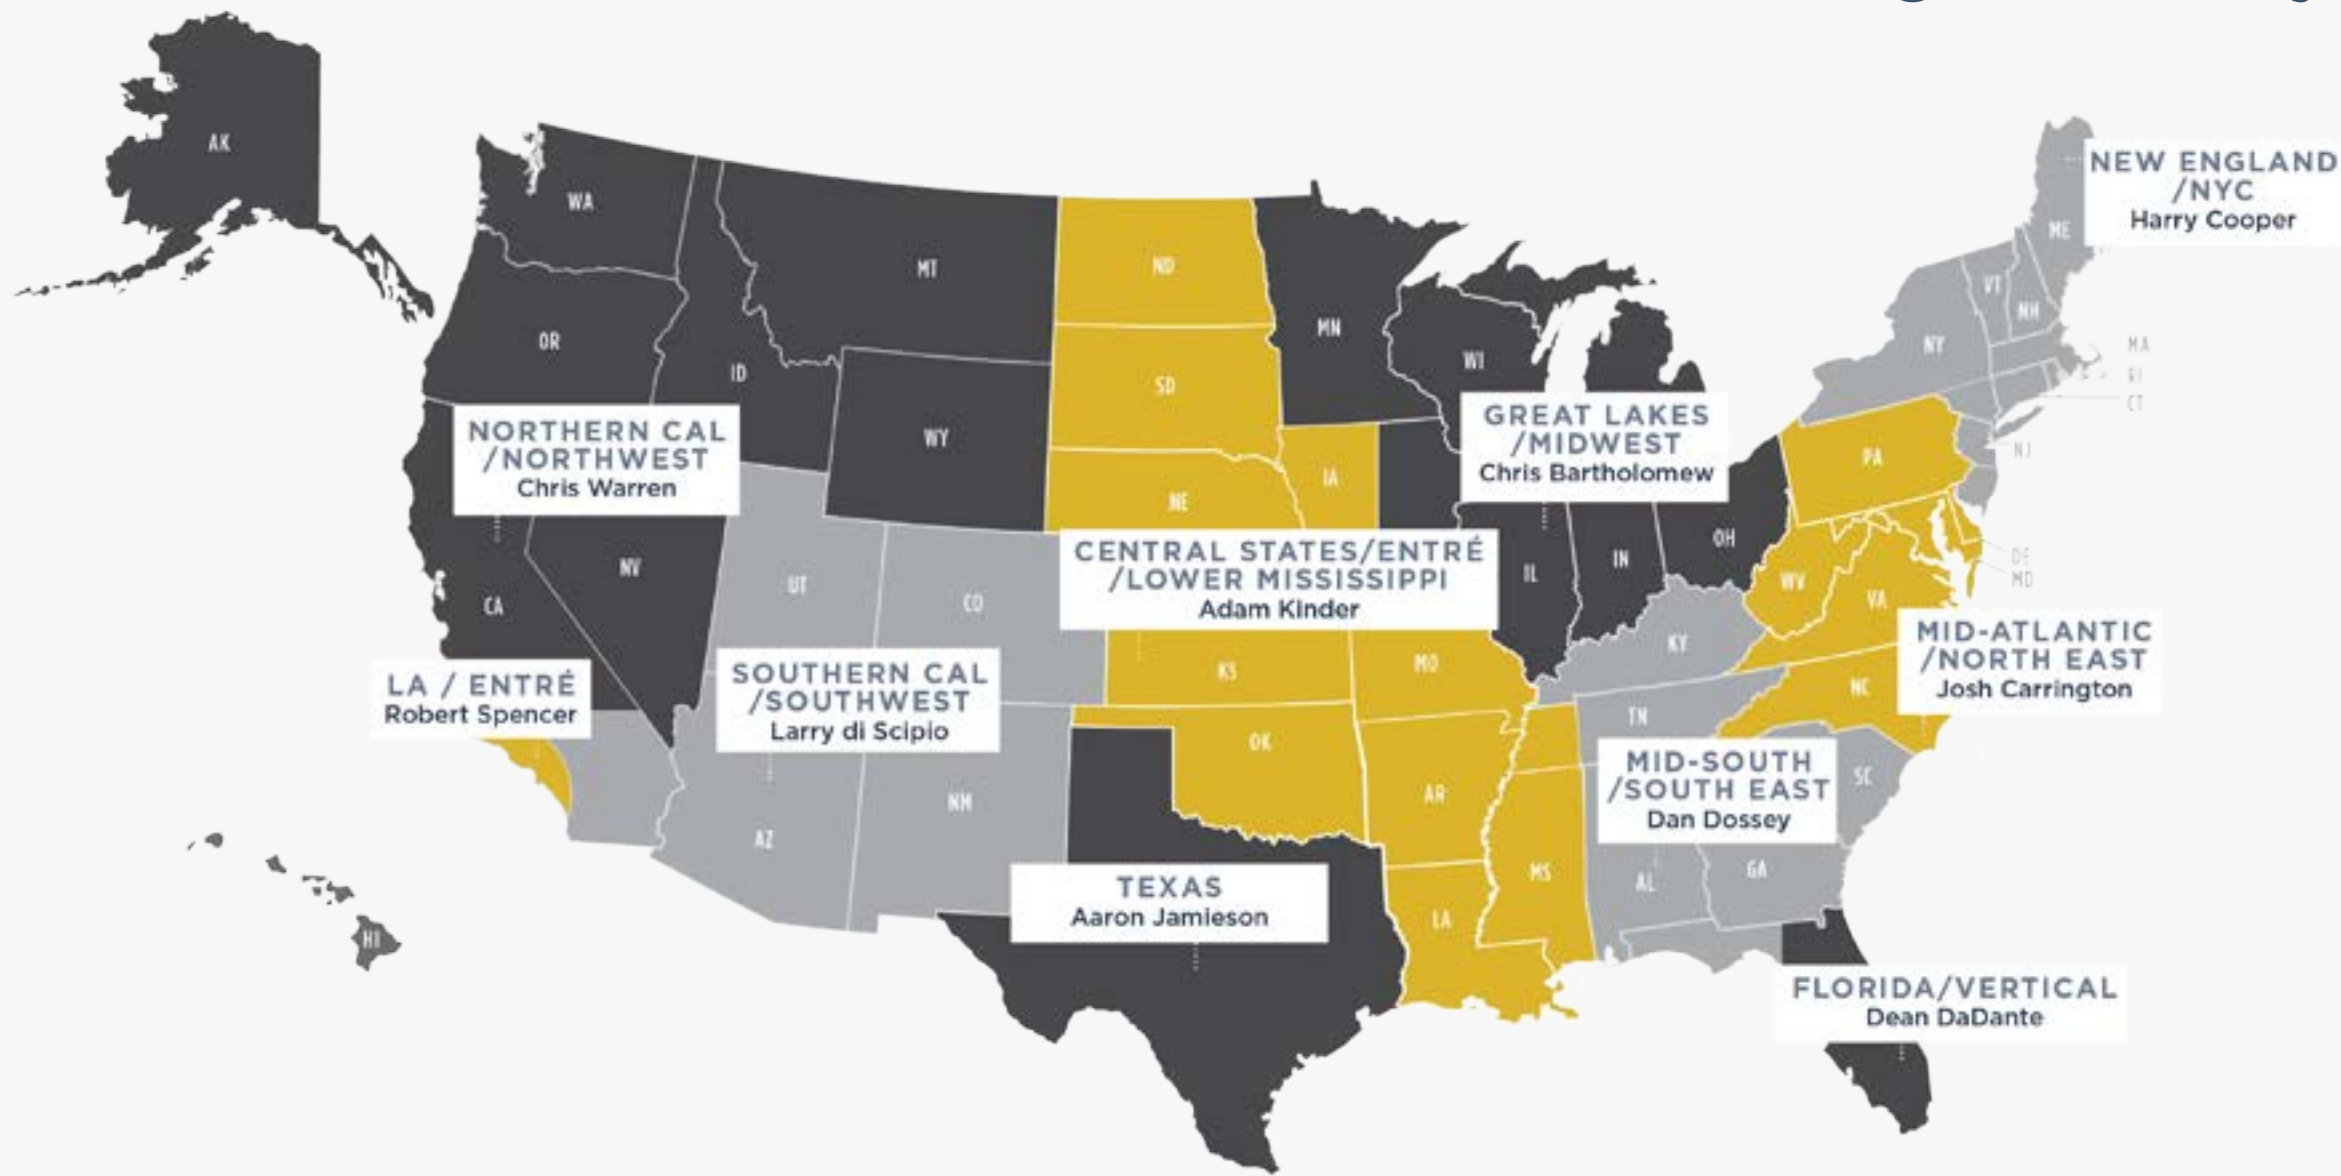

Training Directory

LT-0456 16462

Regions

NORTHERN CAL / NORTHWEST

Chris Warren
Regional Training Manager
800.641.4282 x571
Cell: 417.299.7344
cwarren@dmp.com

LA / ENTRÉ

Robert Spencer
Regional Training Manager
800.641.4282 x554
Cell: 661.203.1686
rspencer@dmp.com