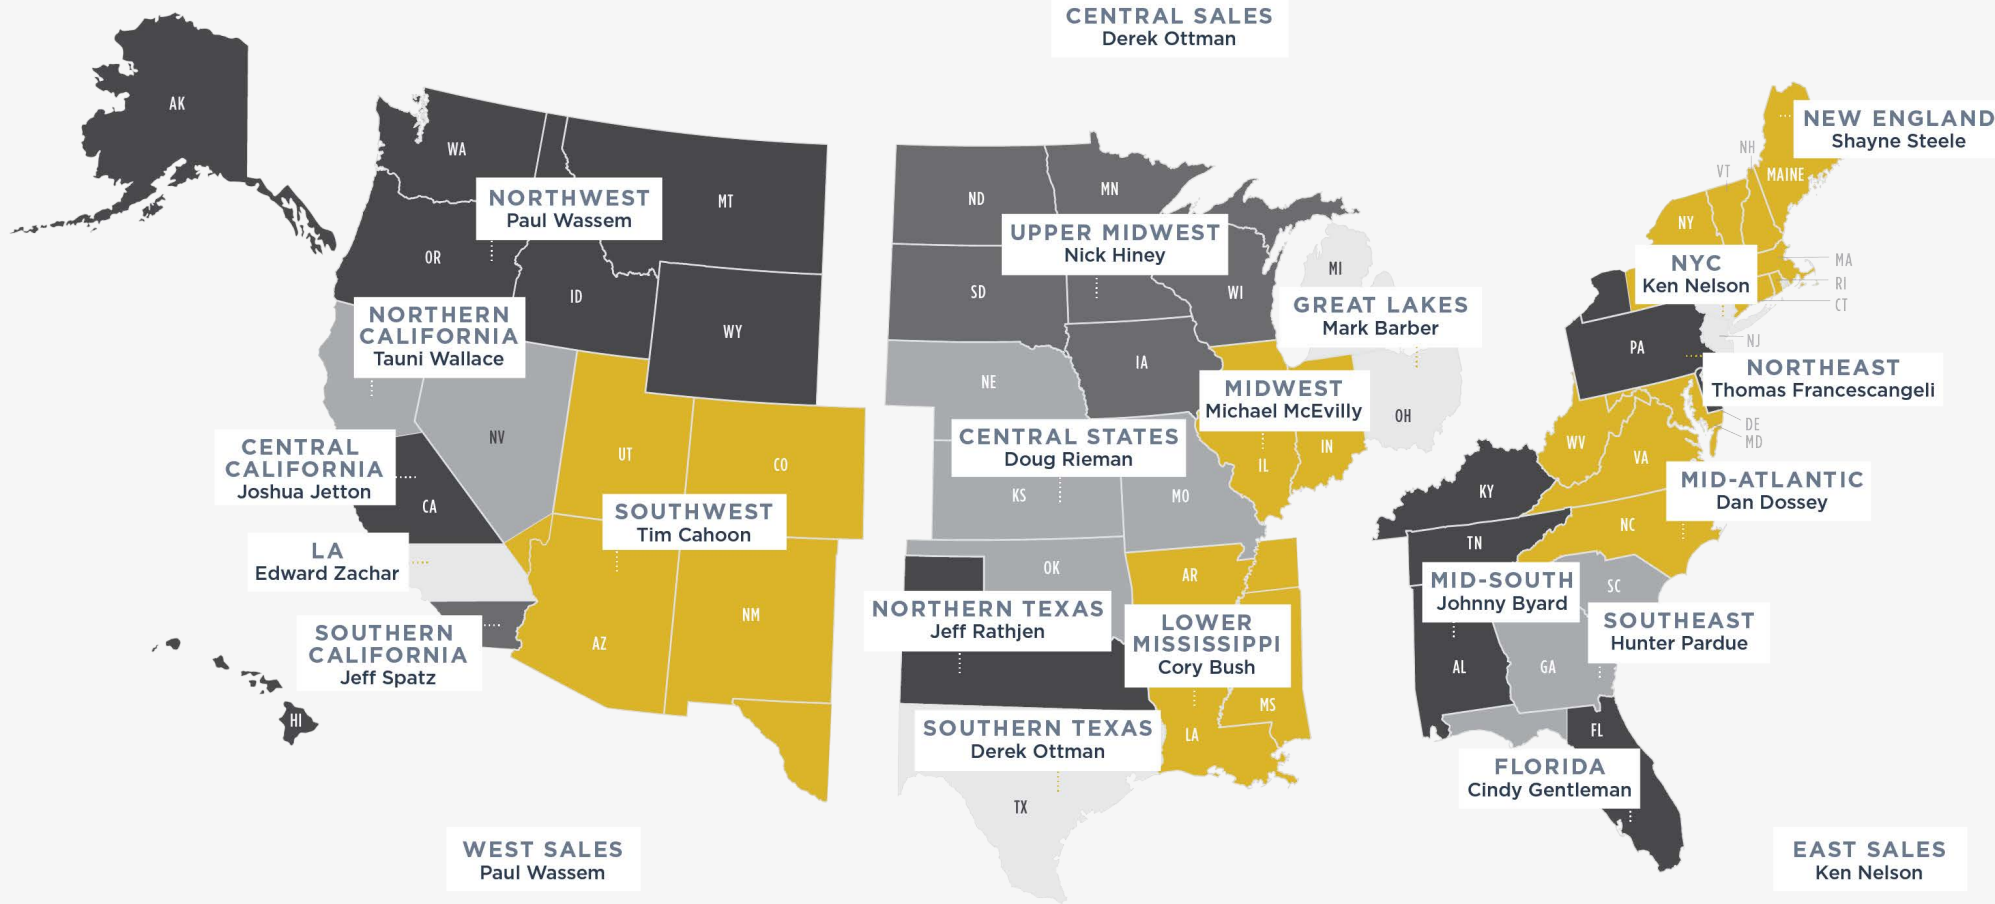

Sales Directory

LT-0456 19371

Regions

CENTRAL CA

Joshua Jetton
Dealer Development Manager
800-641-4282 x5144
Cell: 417-709-9799
JJetton@DMP.com

GREAT LAKES

Mark Barber
Dealer Development Manager
800-641-4282 x468
Cell: 417-849-9420
MBarber@DMP.com