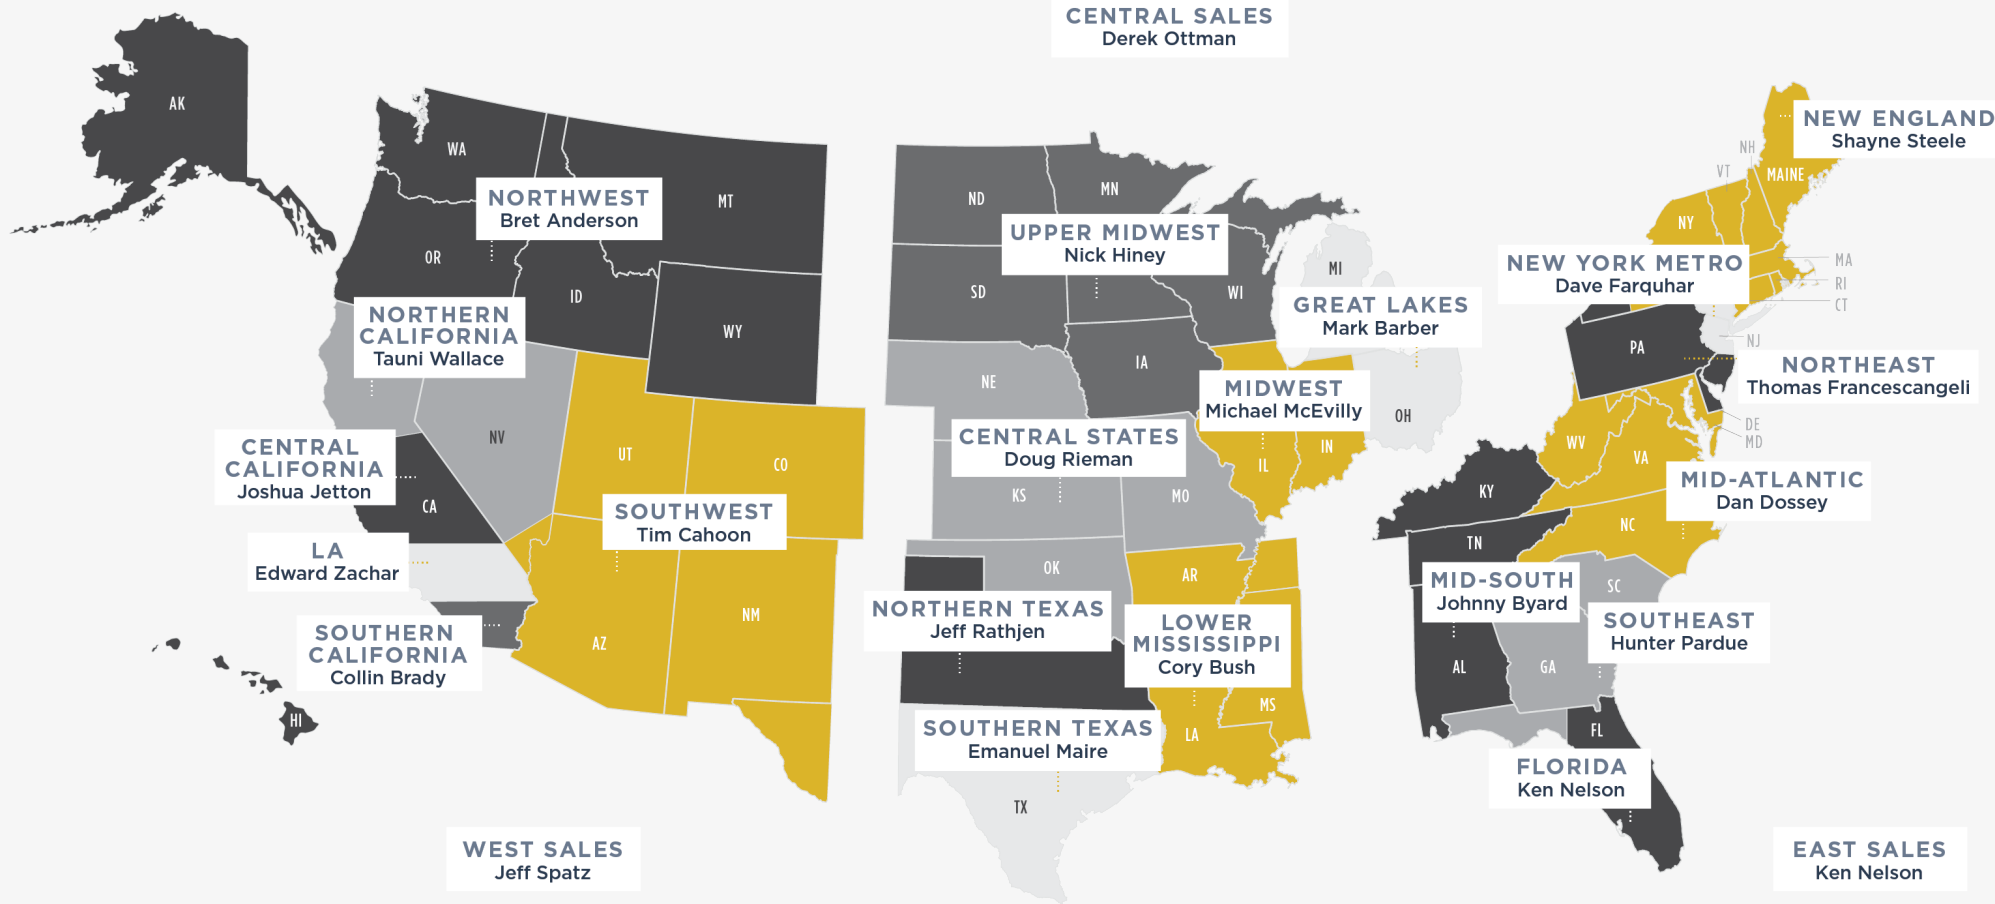

Sales Directory

LT-0456 21015

Regions

CENTRAL CA
Joshua Jetton
 Dealer Development Manager
 800-641-4282 x5144
 Cell: 417-709-9799
 JJetton@DMP.com

GREAT LAKES
Mark Barber
 Dealer Development Manager
 800-641-4282 x468
 Cell: 417-849-9420
 MBarber@DMP.com